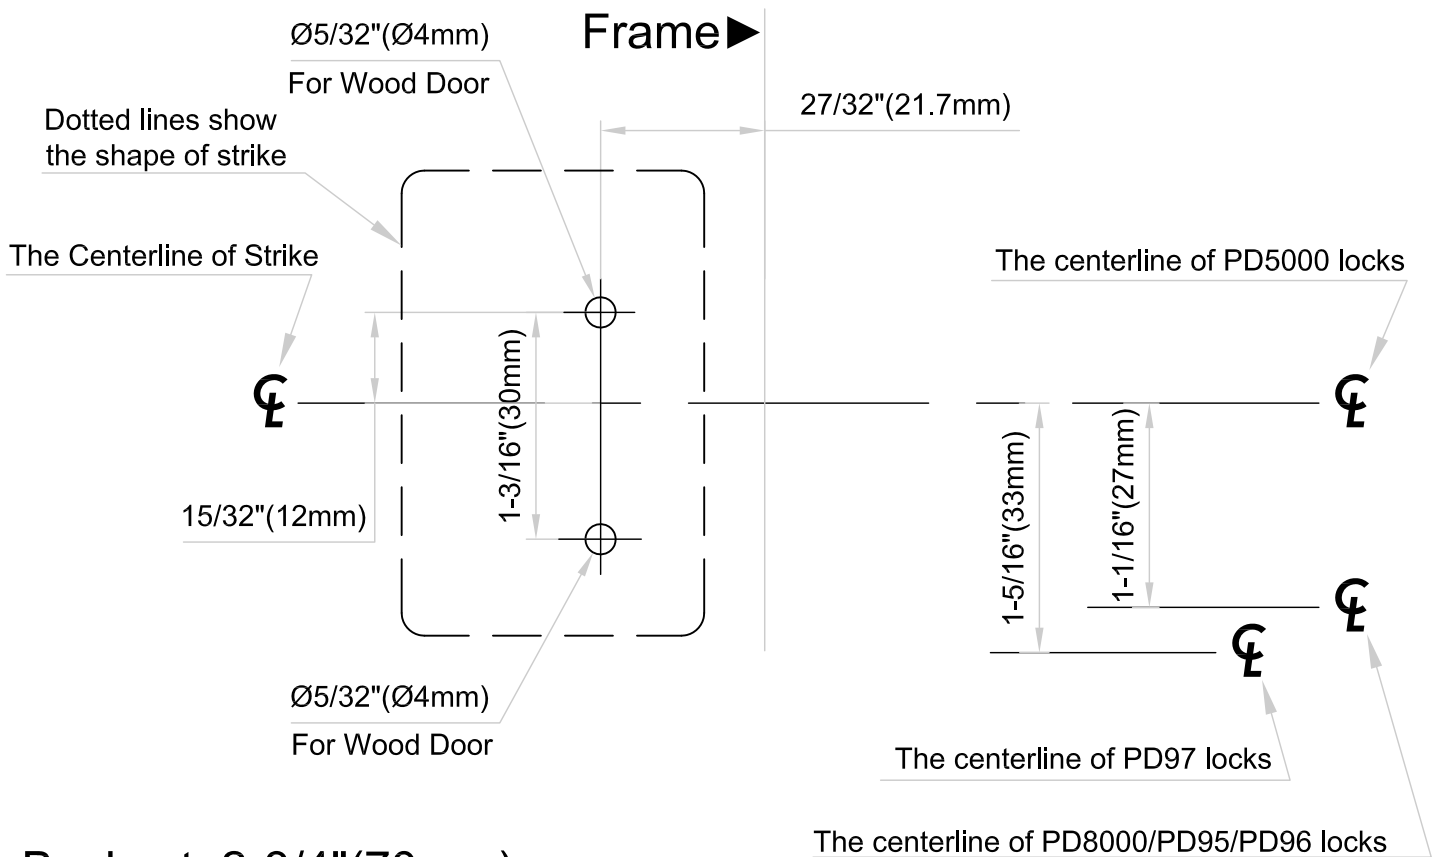

Template for WS-90 Wall Strike

Backset: 2-1/2"(63.5mm)

Backset: 2-3/4"(70mm)

Dimensions do not provide allowances for door silencers, weather stripping, sound proofing or other additions to door or door frames.