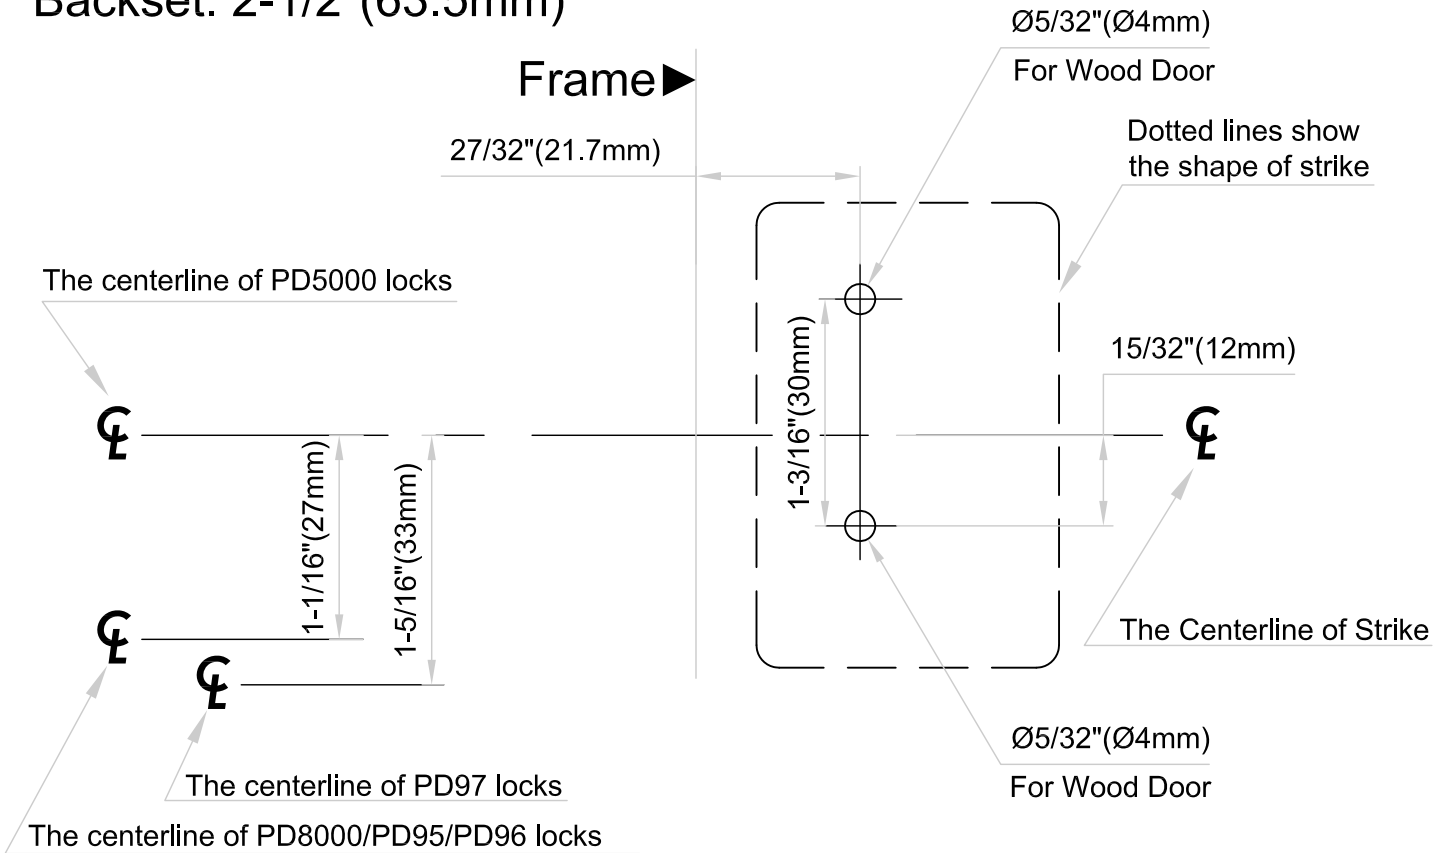

Template for WS-90 Wall Strike

Backset: 2-1/2"(63.5mm)

Backset: 2-3/4"(70mm)

Dimensions do not provide allowances for door silencers, weather stripping, sound proofing or other additions to door or door frames.