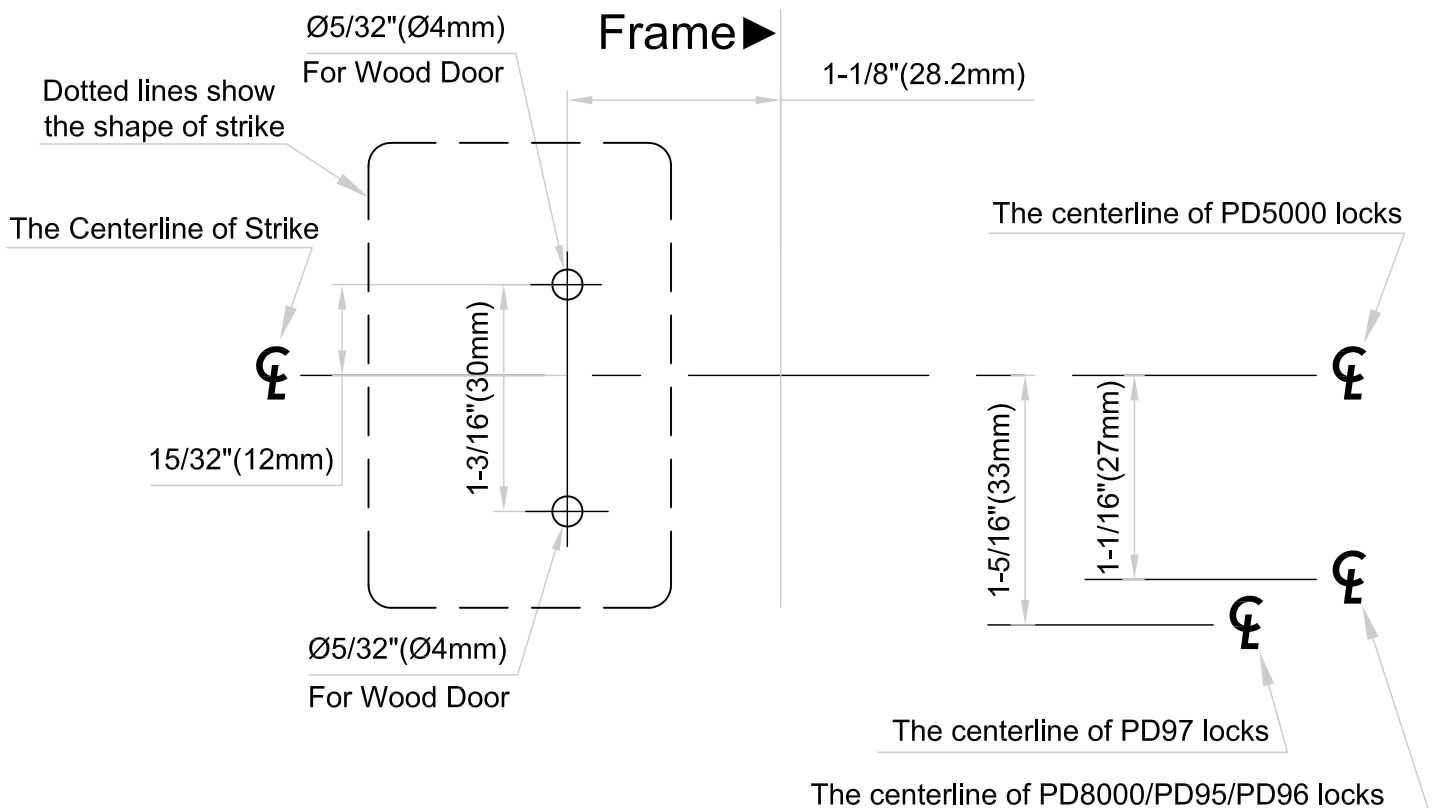

Template for WS-90 Wall Strike

Backset: 2-1/2"(63.5mm)

Backset: 2-3/4"(70mm)

Dimensions do not provide allowances for door silencers, weather stripping, sound proofing or other additions to door or door frames.