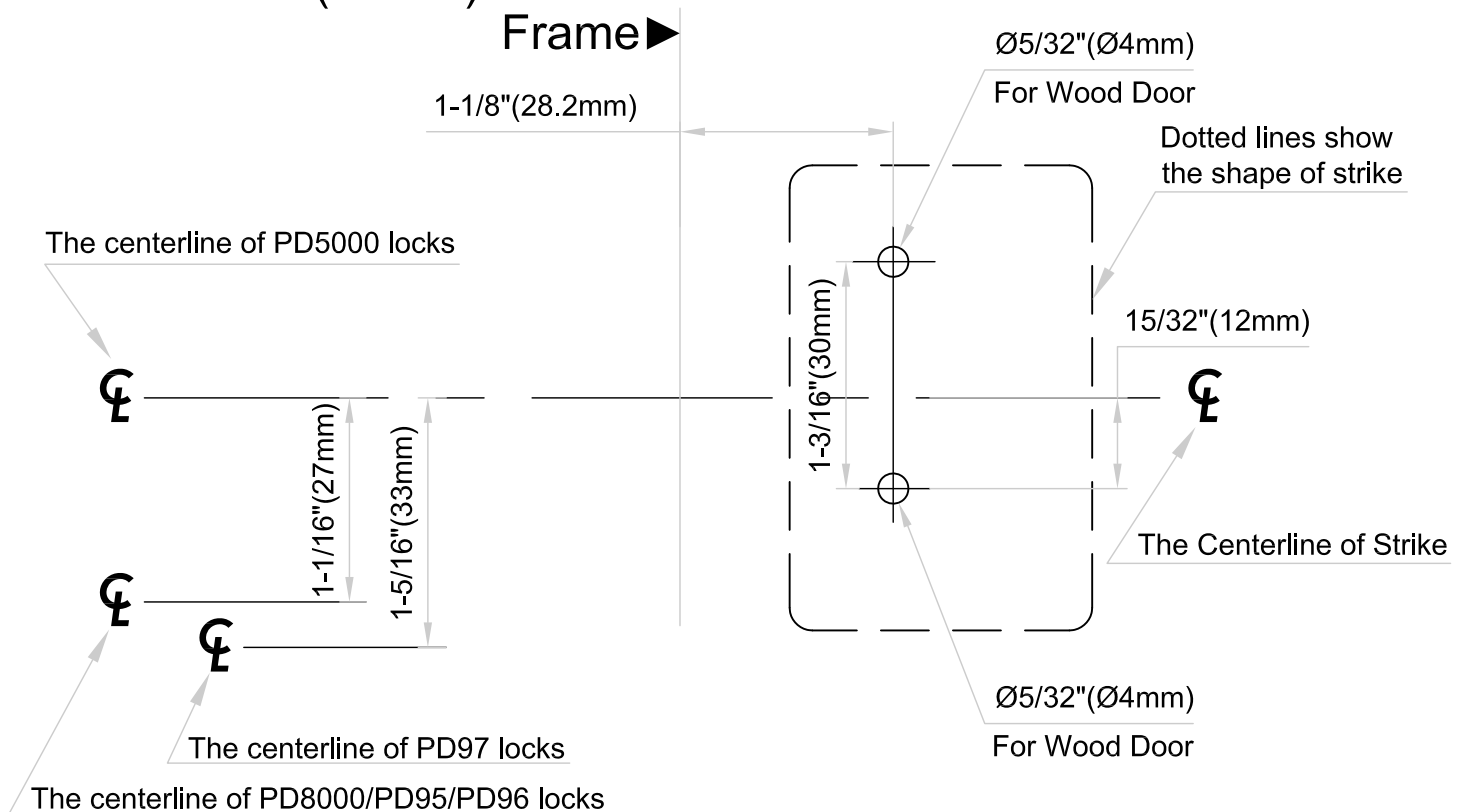

Template for WS-90 Wall Strike

Backset: 2-1/2"(63.5mm)

Backset: 2-3/4"(70mm)

Dimensions do not provide allowances for door silencers, weather stripping, sound proofing or other additions to door or door frames.