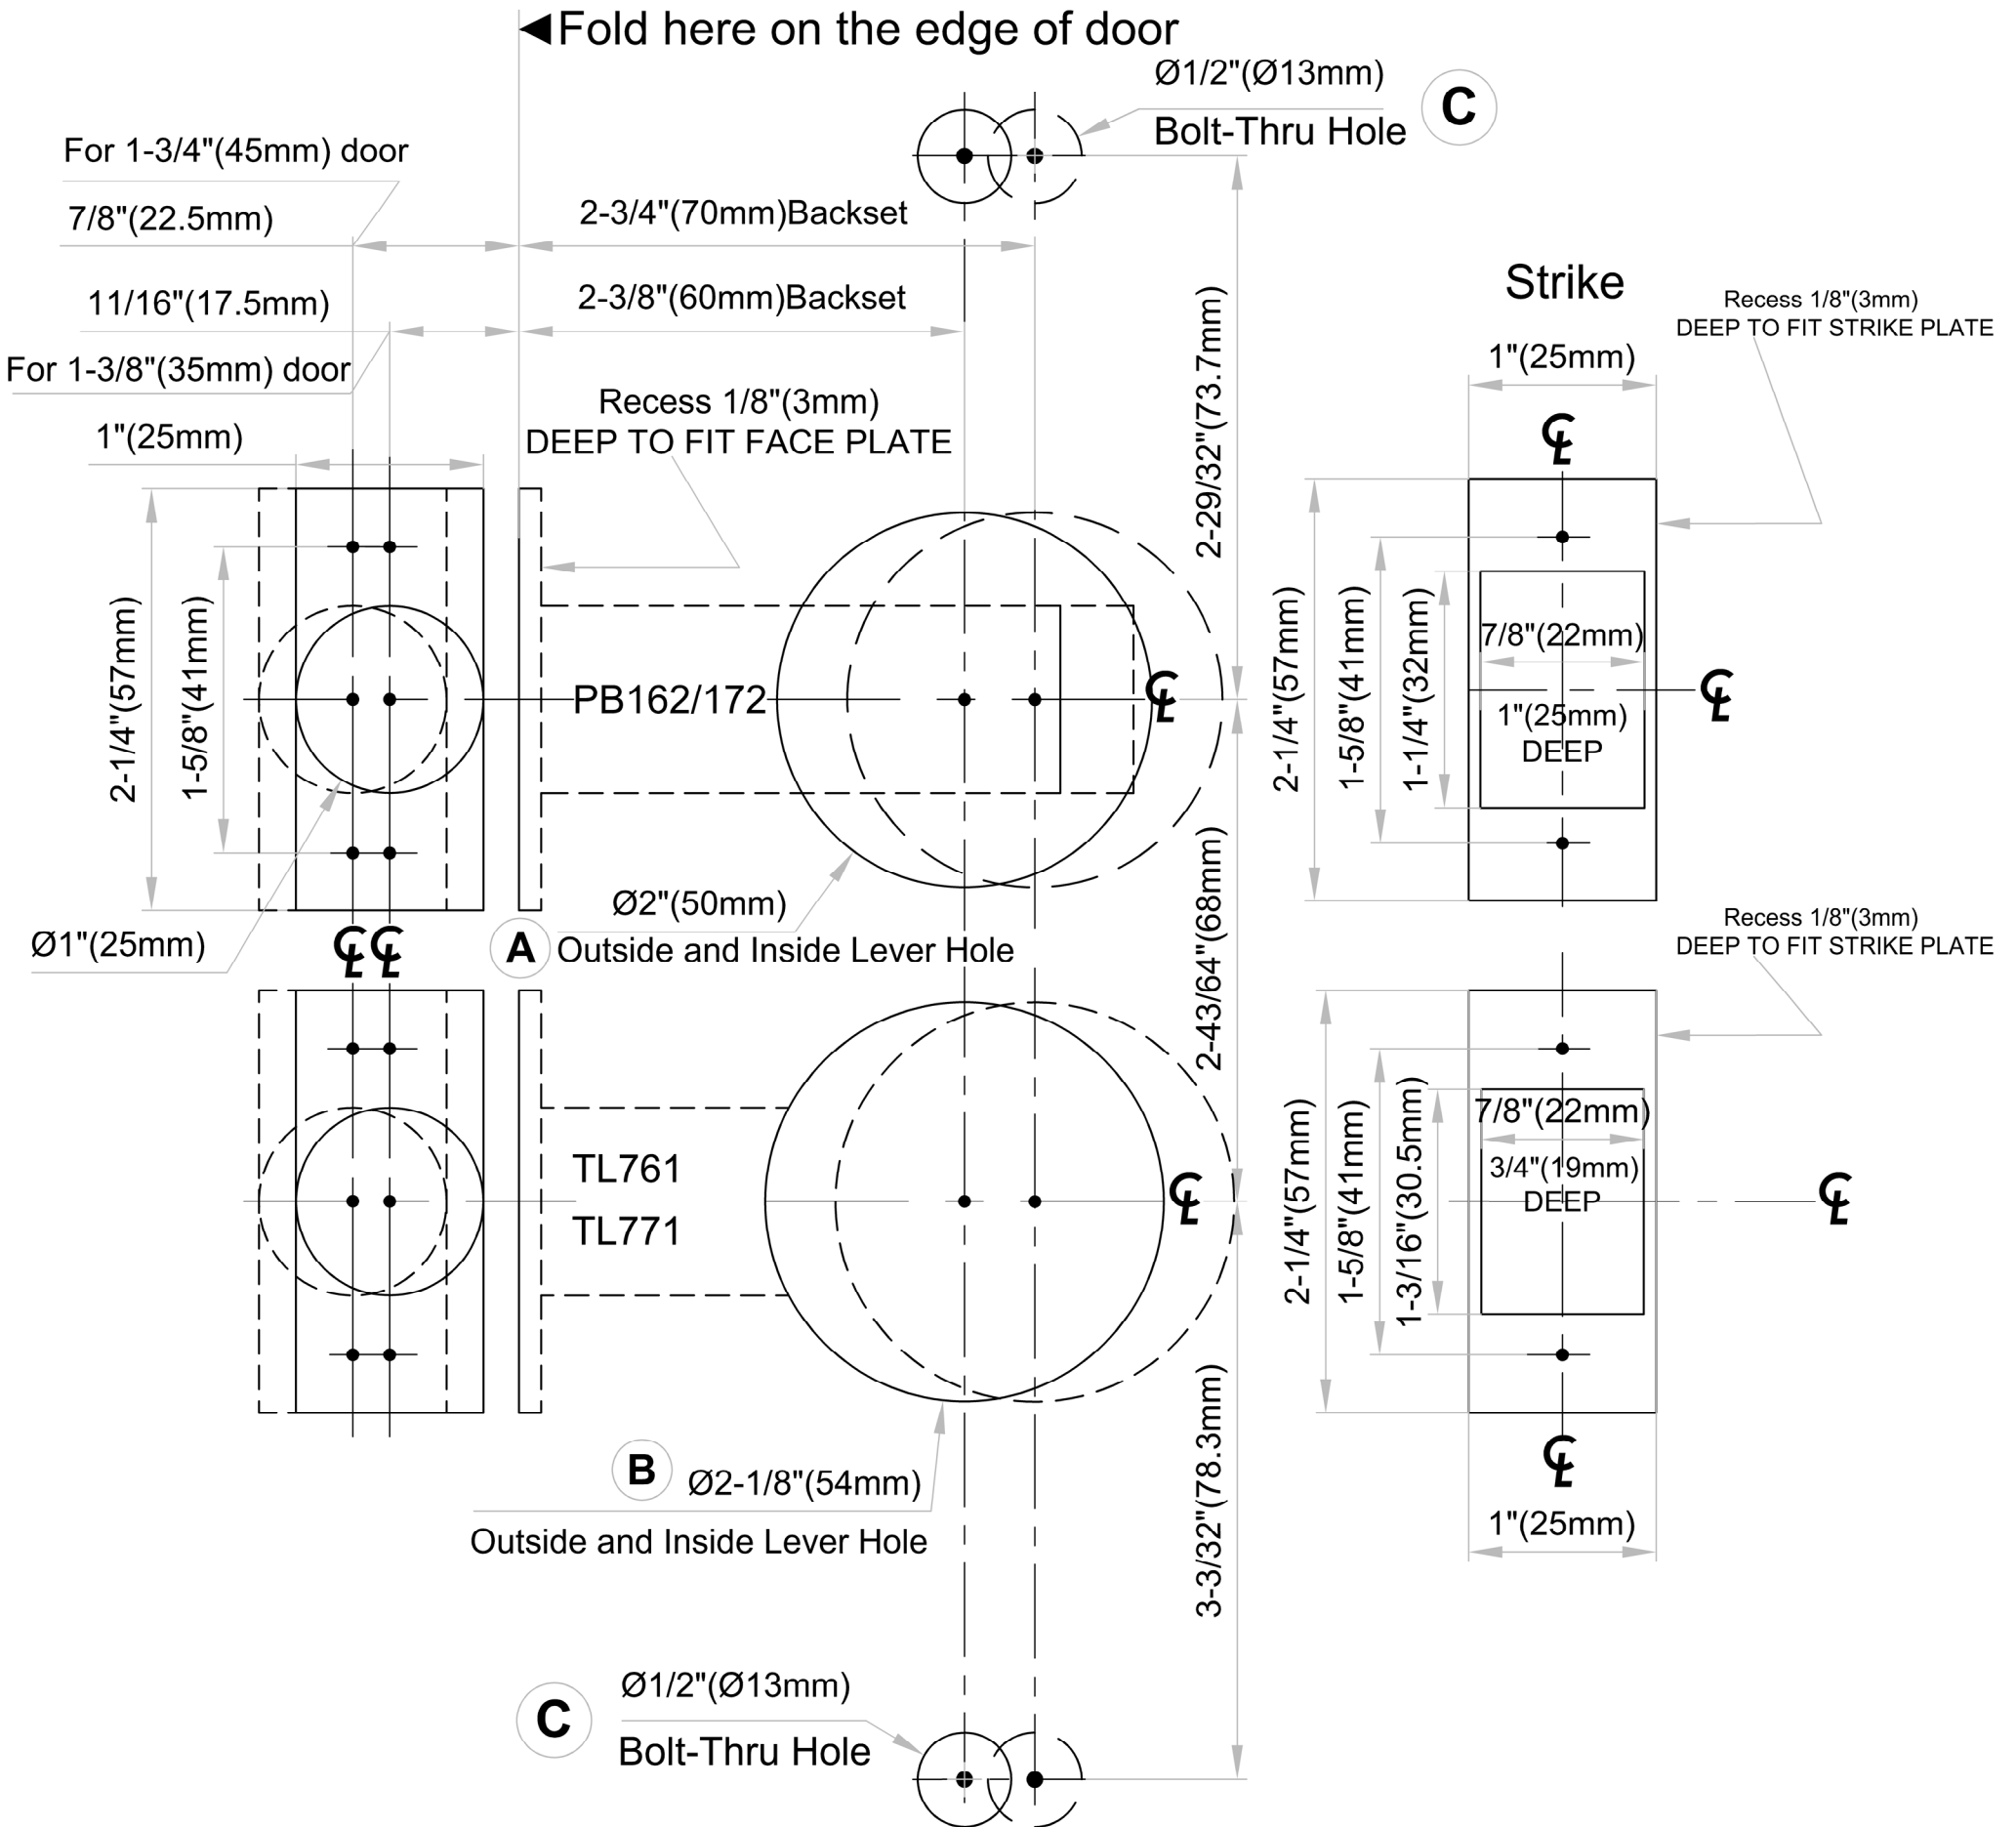

# Template For LA SF with TL7 Magnetic Tubular Privacy Bolt

Tubular latch	Backset	Case Side
TL761	2-3/8" (60mm)	3-3/8" (85mm)x5/8" (16mm)x7/8" (22mm)
TL771	2-3/4" (70mm)	3-3/4" (95mm)x5/8" (16mm)x7/8" (22mm)
PB162	2-3/8" (60mm)	3-5/64" (78mm)x11/16" (18mm)x7/8" (22mm)
PB172	2-3/4" (70mm)	3-15/32" (88mm)x11/16" (18mm)x7/8" (22mm)

Function	Item Ref.	A	B	C
Privacy	LAXXXL766/L776 SFXXXL766/L776	●	●	●

### Door preparation using template supplied.

Please read the Installation Instruction Carefully before drilling any holes on the door.  
Choose the correct holes to drill for the corresponding functions.