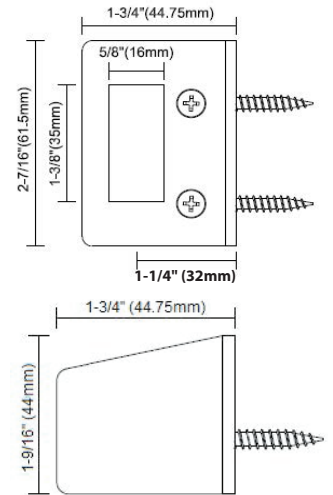

#### Features

- Designed as an effective, aesthetic solution to enable sliding and barn doors to surface latch
- Directly mounted to the wall, the WS-90 provides a surface-mounted strike
- Designed for use with any of the INOX PD9000, PD8000, or PD5000 series of sliding door locks
- Unique installation design ensures maximum strength and security via an interlocking mounting. With door in locked position there are no visible screws, preventing tampering with strike or lock bolt
- 3mm shim included to accommodate tracks with greater spacing from wall to center line of strike