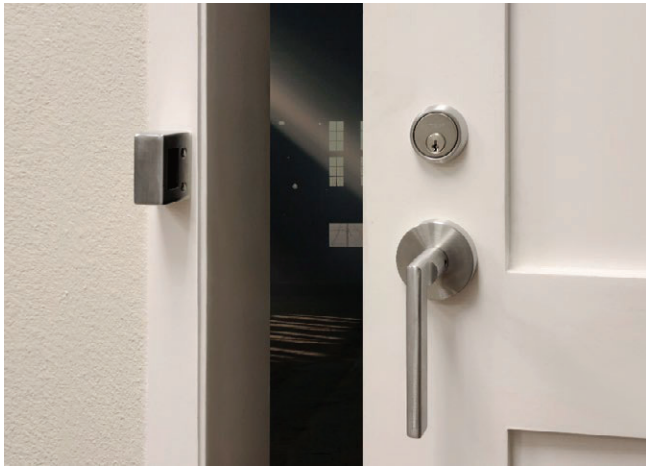

### Wall Strike for Sliding & Barn Doors

#### Features

- Designed as an effective, aesthetic solution to enable sliding and barn doors to surface latch
- Directly mounted to the wall, the WS-90 provides a surface-mounted strike
- Designed for use with any of the INOX PD9000, PD8000, or PD5000 series of sliding door locks
- Unique installation design ensures maximum strength and security via an interlocking mounting. With door in locked position there are no visible screws, preventing tampering with strike or lock bolt
- 3mm shim included to accommodate tracks with greater spacing from wall to center line of strike

#### Material

- Stainless Steel
- Interlocking Bracket (illustrated right) for added strength and security