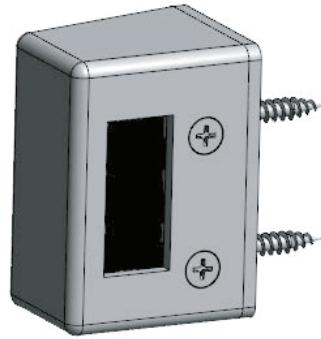

### Wall Strike for Sliding & Barn Doors

#### Features

- Designed as an effective, aesthetic solution to enable sliding and barn doors to surface latch
- Directly mounted to the wall, the WS-90 provides a surface-mounted strike
- Designed for use with any of the INOX PD9000, PD8000, or PD5000 series of sliding door locks
- Unique installation design ensures maximum strength and security via an interlocking mounting. With door in locked position there are no visible screws, preventing tampering with strike or lock bolt
- 3mm shim included to accommodate tracks with greater spacing from wall to center line of strike