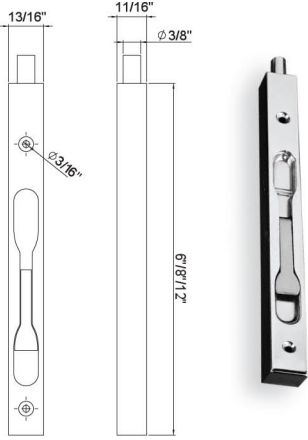

Flush Bolts

DBIX01 Flush Bolt
Stainless Steel
Strike Plate and Screws included

Description	Finish	Product Code
Flush Bolt 6"	Satin	DBIX016-32D
Flush Bolt 8"	Satin	DBIX018-32D
Flush Bolt 12"	Satin	DBIX0112-32D

DBIX02 Adjustable Flush Bolt
Stainless Steel with Zinc Plated
Steel Rod
Strike Plate and Screws included

Description	Finish	Product Code
Flush Bolt 14"	Satin	DBIX0214-32D
Flush Bolt 18"	Satin	DBIX0218-32D

**DBIX901 / DBIX902 Dust Proof
Floor Bolt Strike**
Stainless Steel
Dia. 13.5mm for Dia.13mm Bolt
Dia. 11.5mm for Dia. 11mm Bolt
Face Plate Screws included

Description	Finish	Product Code
Dust Proof Bolt Strike	Satin	DBIX901-32D
Dust Proof Bolt Strike	Satin	DBIX902-32D