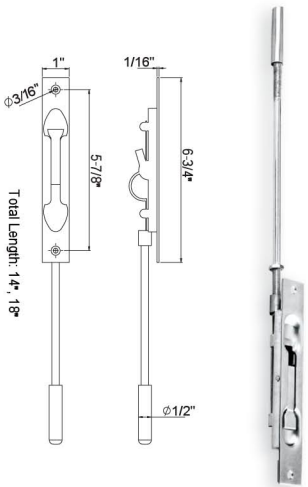

Flush Bolts

DBIX01 Flush Bolt
Stainless Steel
Strike Plate and Screws included

Description	Finish	Product Code
Flush Bolt 6"	Satin	DBIX016-32D
Flush Bolt 8"	Satin	DBIX018-32D
Flush Bolt 12"	Satin	DBIX0112-32D

DBIX02 Adjustable Flush Bolt
Stainless Steel with Zinc Plated
Steel Rod
Strike Plate and Screws included

Description	Finish	Product Code
Flush Bolt 14"	Satin	DBIX0214-32D
Flush Bolt 18"	Satin	DBIX0218-32D

**DBIX901 / DBIX902 Dust Proof
Floor Bolt Strike**
Stainless Steel
Dia. 13.5mm for Dia.13mm Bolt
Dia. 11.5mm for Dia. 11mm Bolt
Face Plate Screws included

Description	Finish	Product Code
Dust Proof Bolt Strike	Satin	DBIX901-32D
Dust Proof Bolt Strike	Satin	DBIX902-32D