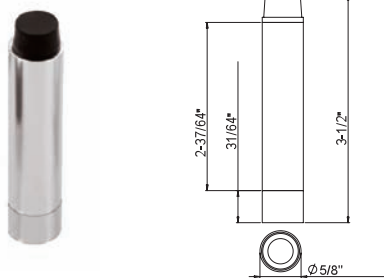

Door Stops

DSIX07 Door Stop
Stainless Steel
Wall Mount
Screws and Plug included

Description	Finish	Product Code
Door Stop	Satin	DSIX07-32D
	Polished	DSIX07-32

DSIX08 Door Stop
Stainless Steel
Wall Mount
Screws and Plug included

Description	Finish	Product Code
Door Stop	Satin	DSIX08-32D
	Polished	DSIX08-32

DSIX09 Door Stop
Stainless Steel
Wall Mount
Screws and Plug included

Description	Finish	Product Code
Door Stop	Satin	DSIX09-32D
	Polished	DSIX09-32
	Oil Rubbed Bronze	DSIX09-10B