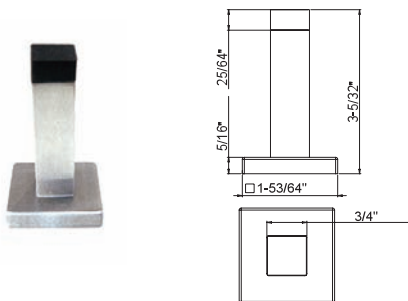

Door Stops

DSIX07 Door Stop
Stainless Steel
Wall Mount
Screws and Plug included

Description	Finish	Product Code
Door Stop	Satin	DSIX07-32D
	Polished	DSIX07-32

DSIX08 Door Stop
Stainless Steel
Wall Mount
Screws and Plug included

Description	Finish	Product Code
Door Stop	Satin	DSIX08-32D
	Polished	DSIX08-32

DSIX09 Door Stop
Stainless Steel
Wall Mount
Screws and Plug included

Description	Finish	Product Code
Door Stop	Satin	DSIX09-32D
	Polished	DSIX09-32
	Oil Rubbed Bronze	DSIX09-10B