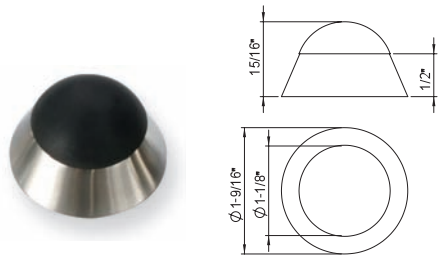

Door Stops

DSIX07 Door Stop
Stainless Steel
Wall Mount
Screws and Plug included

Description	Finish	Product Code
Door Stop	Satin	DSIX07-32D
	Polished	DSIX07-32

DSIX08 Door Stop
Stainless Steel
Wall Mount
Screws and Plug included

Description	Finish	Product Code
Door Stop	Satin	DSIX08-32D
	Polished	DSIX08-32

DSIX09 Door Stop
Stainless Steel
Wall Mount
Screws and Plug included

Description	Finish	Product Code
Door Stop	Satin	DSIX09-32D
	Polished	DSIX09-32
	Oil Rubbed Bronze	DSIX09-10B