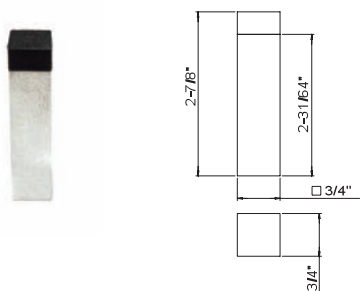

DSIX19 Door Stop
Stainless Steel
Wall Mount – also can be used as coat hook
Screws included

Description	Finish	Product Code
Door Stop	Satin	DSIX19-32D
	Polished	DSIX19-32
	Oil Rubbed Bronze	DSIX19-10B