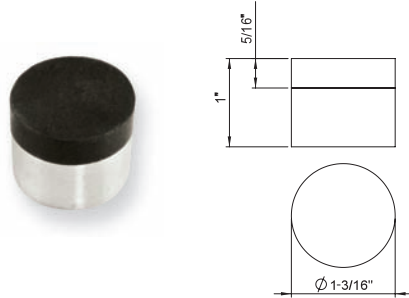

Door Stops

DSIX07 Door Stop
Stainless Steel
Wall Mount
Screws and Plug included

Description	Finish	Product Code
Door Stop	Satin	DSIX07-32D
	Polished	DSIX07-32

DSIX08 Door Stop
Stainless Steel
Wall Mount
Screws and Plug included

Description	Finish	Product Code
Door Stop	Satin	DSIX08-32D
	Polished	DSIX08-32

DSIX09 Door Stop
Stainless Steel
Wall Mount
Screws and Plug included

Description	Finish	Product Code
Door Stop	Satin	DSIX09-32D
	Polished	DSIX09-32
	Oil Rubbed Bronze	DSIX09-10B

DSIX14 Door Stop
Stainless Steel
Wall Mount – also can be used as coat hook
Screws included

Description	Finish	Product Code
Door Stop	Satin	DSIX14-32D
	Polished	DSIX14-32
	Oil Rubbed Bronze	DSIX14-10B

DSIX19 Door Stop
Stainless Steel
Wall Mount – also can be used as coat hook
Screws included

Description	Finish	Product Code
Door Stop	Satin	DSIX19-32D
	Polished	DSIX19-32
	Oil Rubbed Bronze	DSIX19-10B