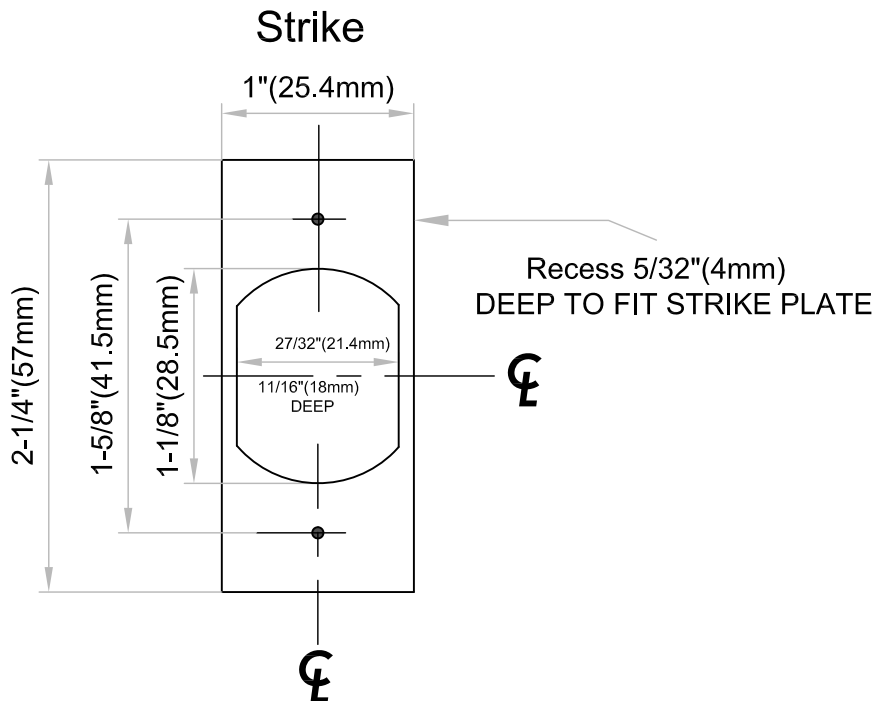

PD2000 Series Twist Lock	Backset	Case Side
PD2060	2-3/8"(60mm)	3-1/4"(83mm)x15/16"(24mm)x15/16"(24mm)
PD2070	2-3/4"(70mm)	3-5/8"(93mm)x15/16"(24mm)x15/16"(24mm)

Dimensions do not provide allowances for door silencers, weather stripping, sound proofing or other additions to door or door frames.