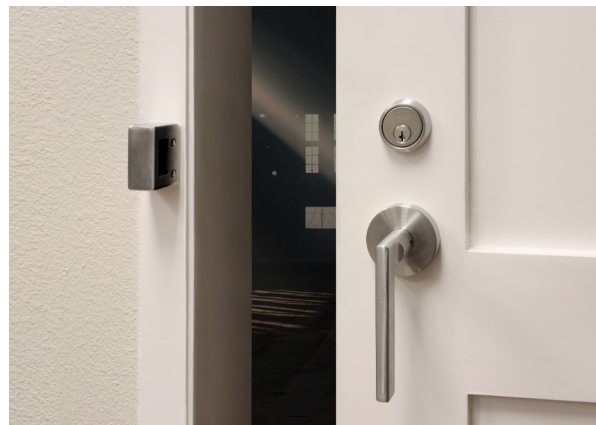

WS-90

Wall Strike for Sliding & Barn Doors

Features

- The WS-90 is designed as a solution to enable sliding and barn doors to surface latch.
- Directly mounted to the wall, the WS-90 provides a surface-mounted strike.
- Designed for use with any of the INOX PD9000, PD8000, or PD5000 series of sliding door locks.
- Unique installation design ensures maximum strength and security via an interlocking mounting. With door in locked position there are no visible screws, preventing tampering with strike or lock bolt.
- **Interlocking Bracket (shown below) for added strength and security.**

Finishes

- 32D Satin Stainless Steel
- 19G Graphite Black
- CeraMax Ceramic Coating
 - C19G Ceramic Graphite Black
 - C19 Ceramic Flat Black
 - CGY Ceramic Stormy Grey
 - CDB Ceramic Dark Bronze

Application