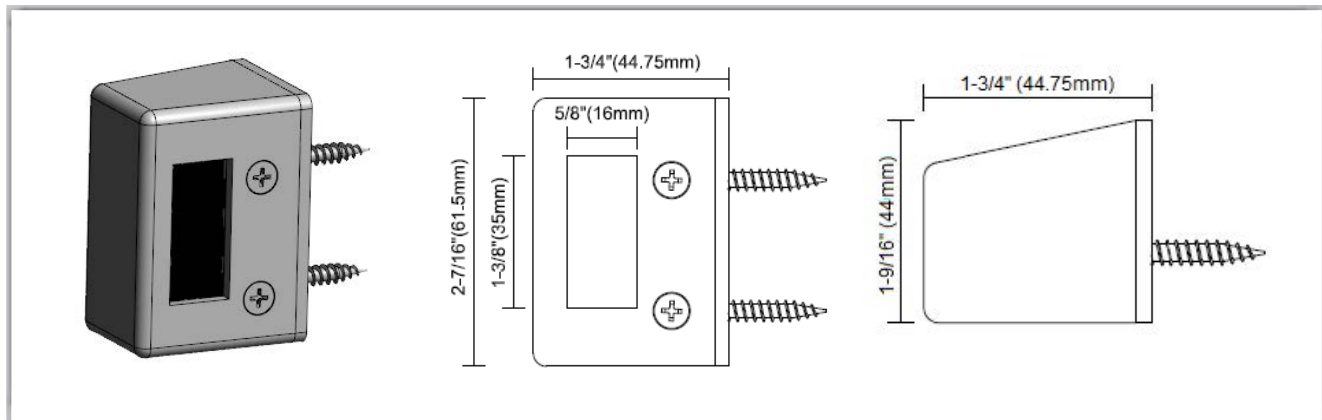

WS-90

Wall Strike for Sliding & Barn Doors

Features

- The WS-90 is designed as a solution to enable sliding and barn doors to surface latch.
- Directly mounted to the wall, the WS-90 provides a surface-mounted strike.
- Designed for use with any of the INOX PD9000, PD8000, or PD5000 series of sliding door locks.
- Unique installation design ensures maximum strength and security via an interlocking mounting. With door in locked position there are no visible screws, preventing tampering with strike or lock bolt.
- **Interlocking Bracket (shown below) for added strength and security.**